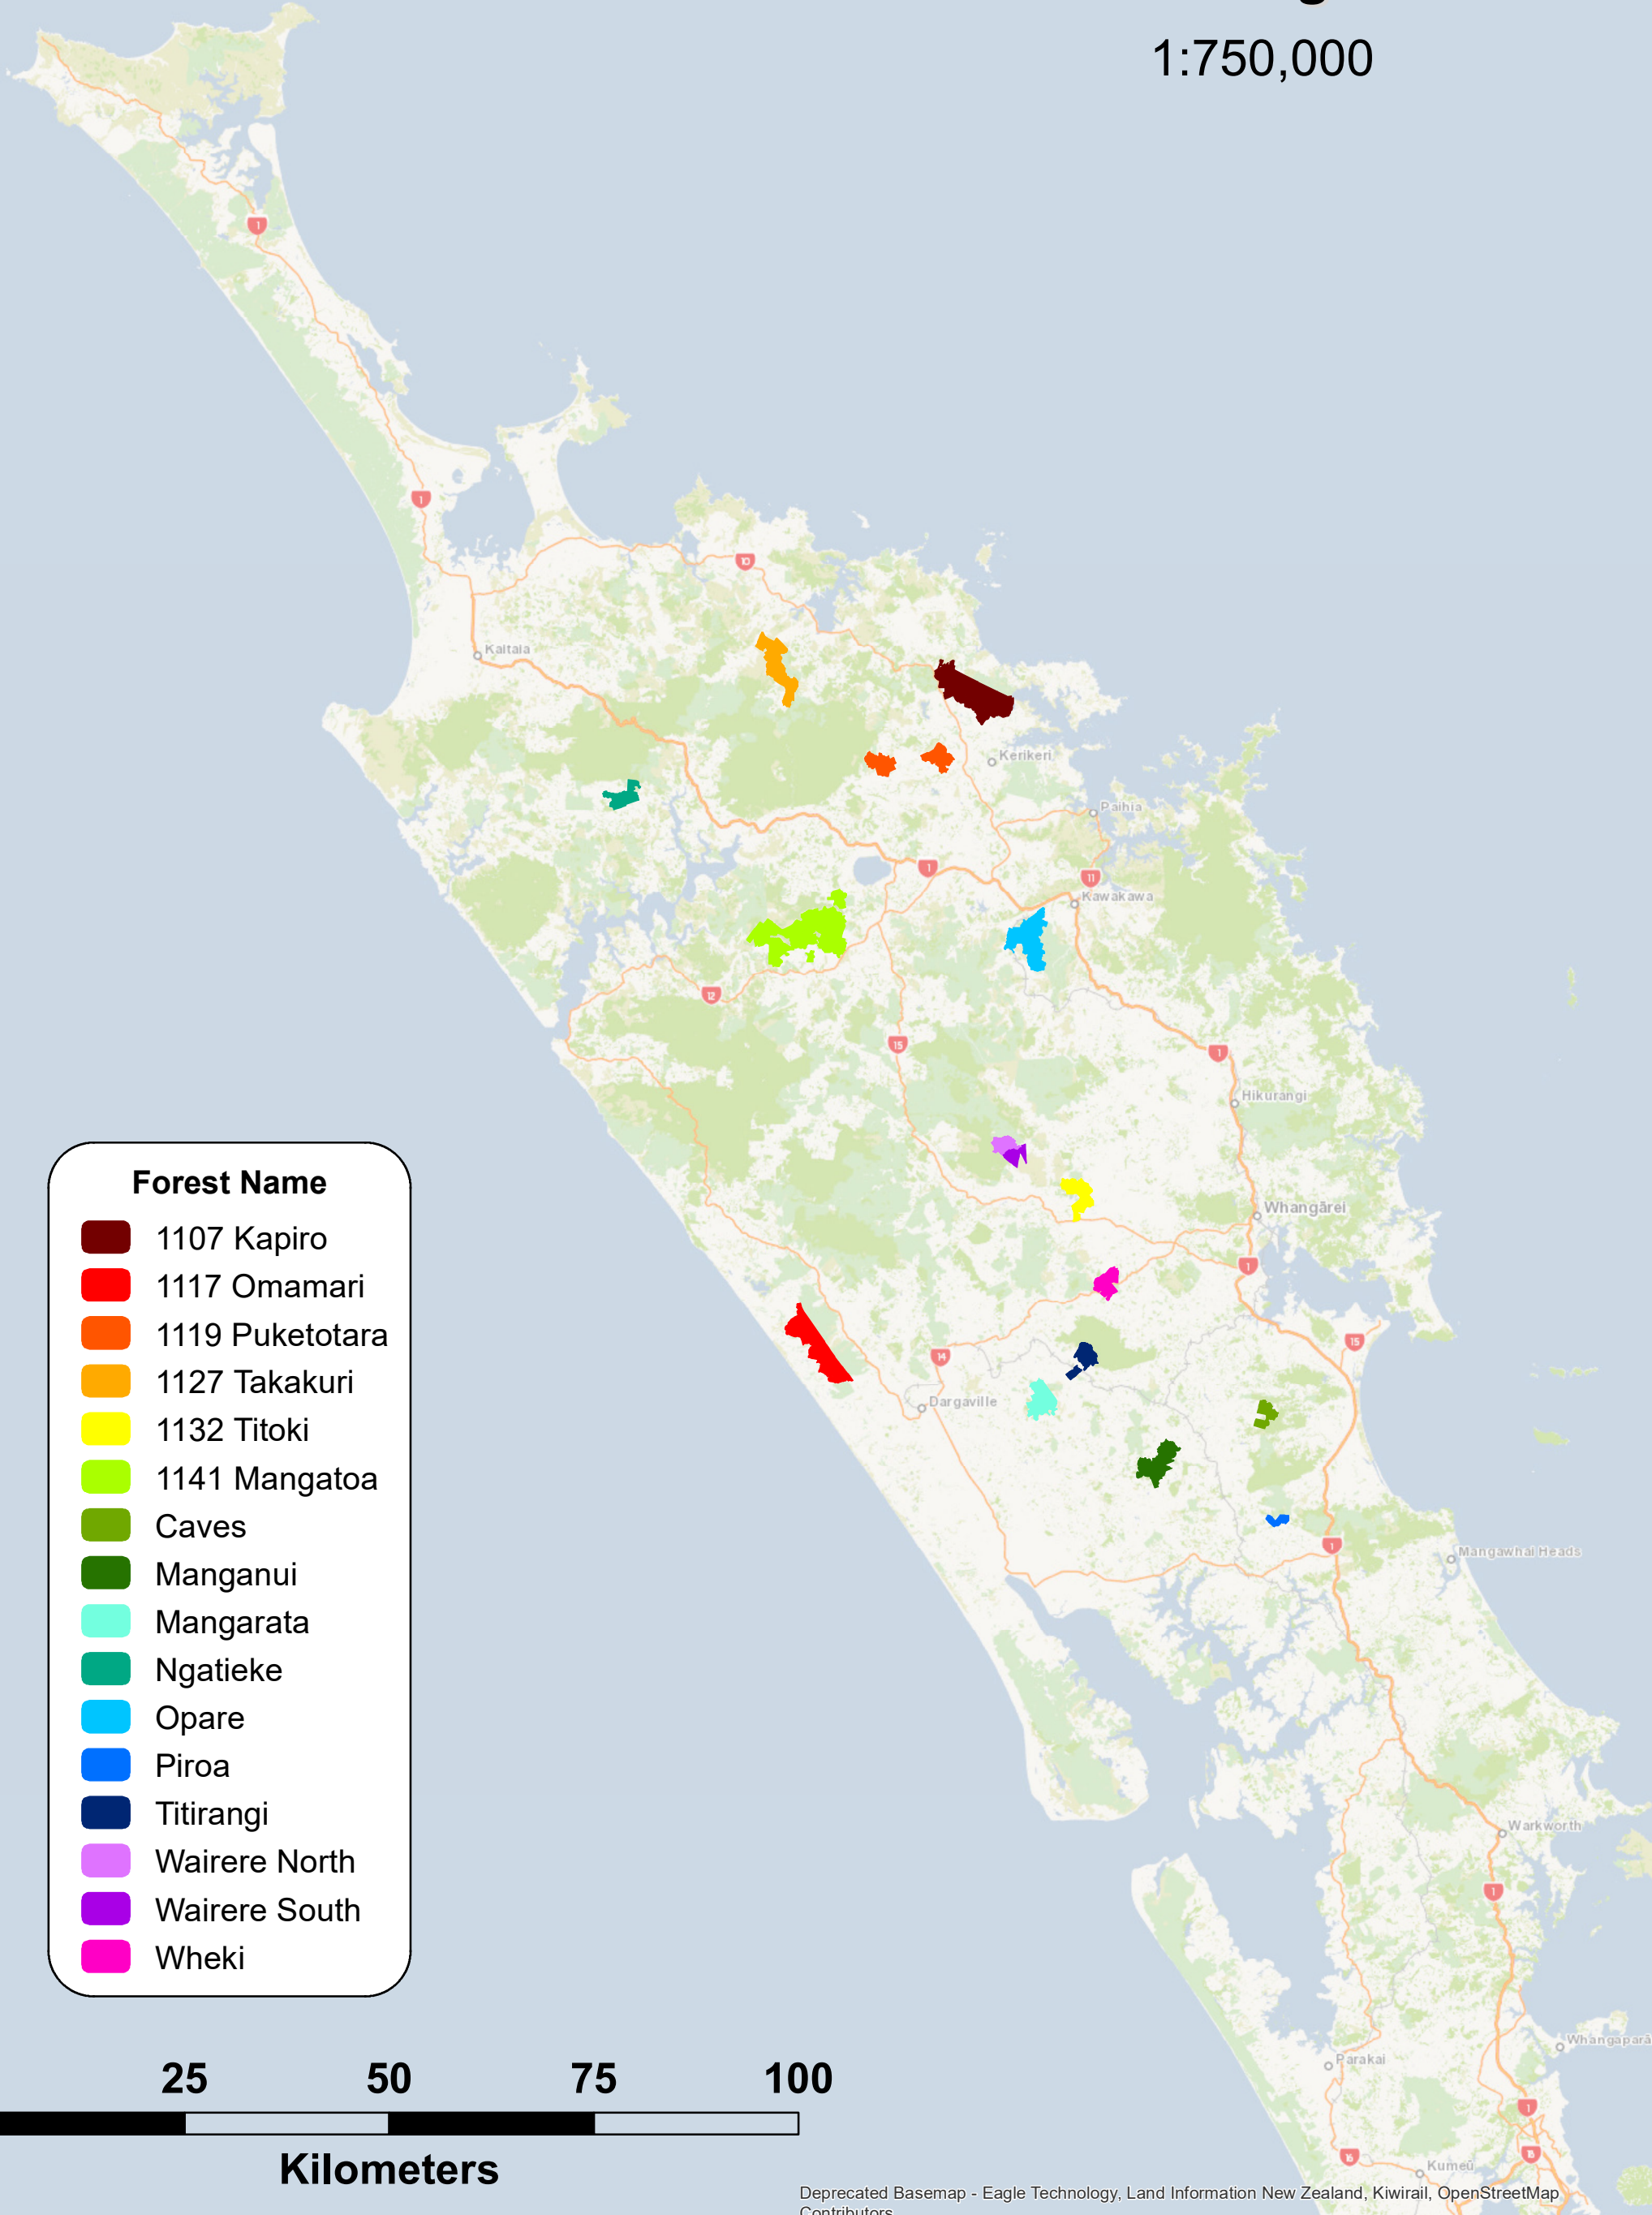

PF Olsen Group Scheme FSC® Certified Forests Northland Management Unit

1:750,000

Forest Name	
	1107 Kapiro
	1117 Omamari
	1119 Puketotara
	1127 Takakuri
	1132 Titoki
	1141 Mangatoa
	Caves
	Manganui
	Mangarata
	Ngatieke
	Opare
	Piroa
	Titirangi
	Wairere North
	Wairere South
	Wheki

Deprecated Basemap - Eagle Technology, Land Information New Zealand, Kiwiraill, OpenStreetMap Contributors